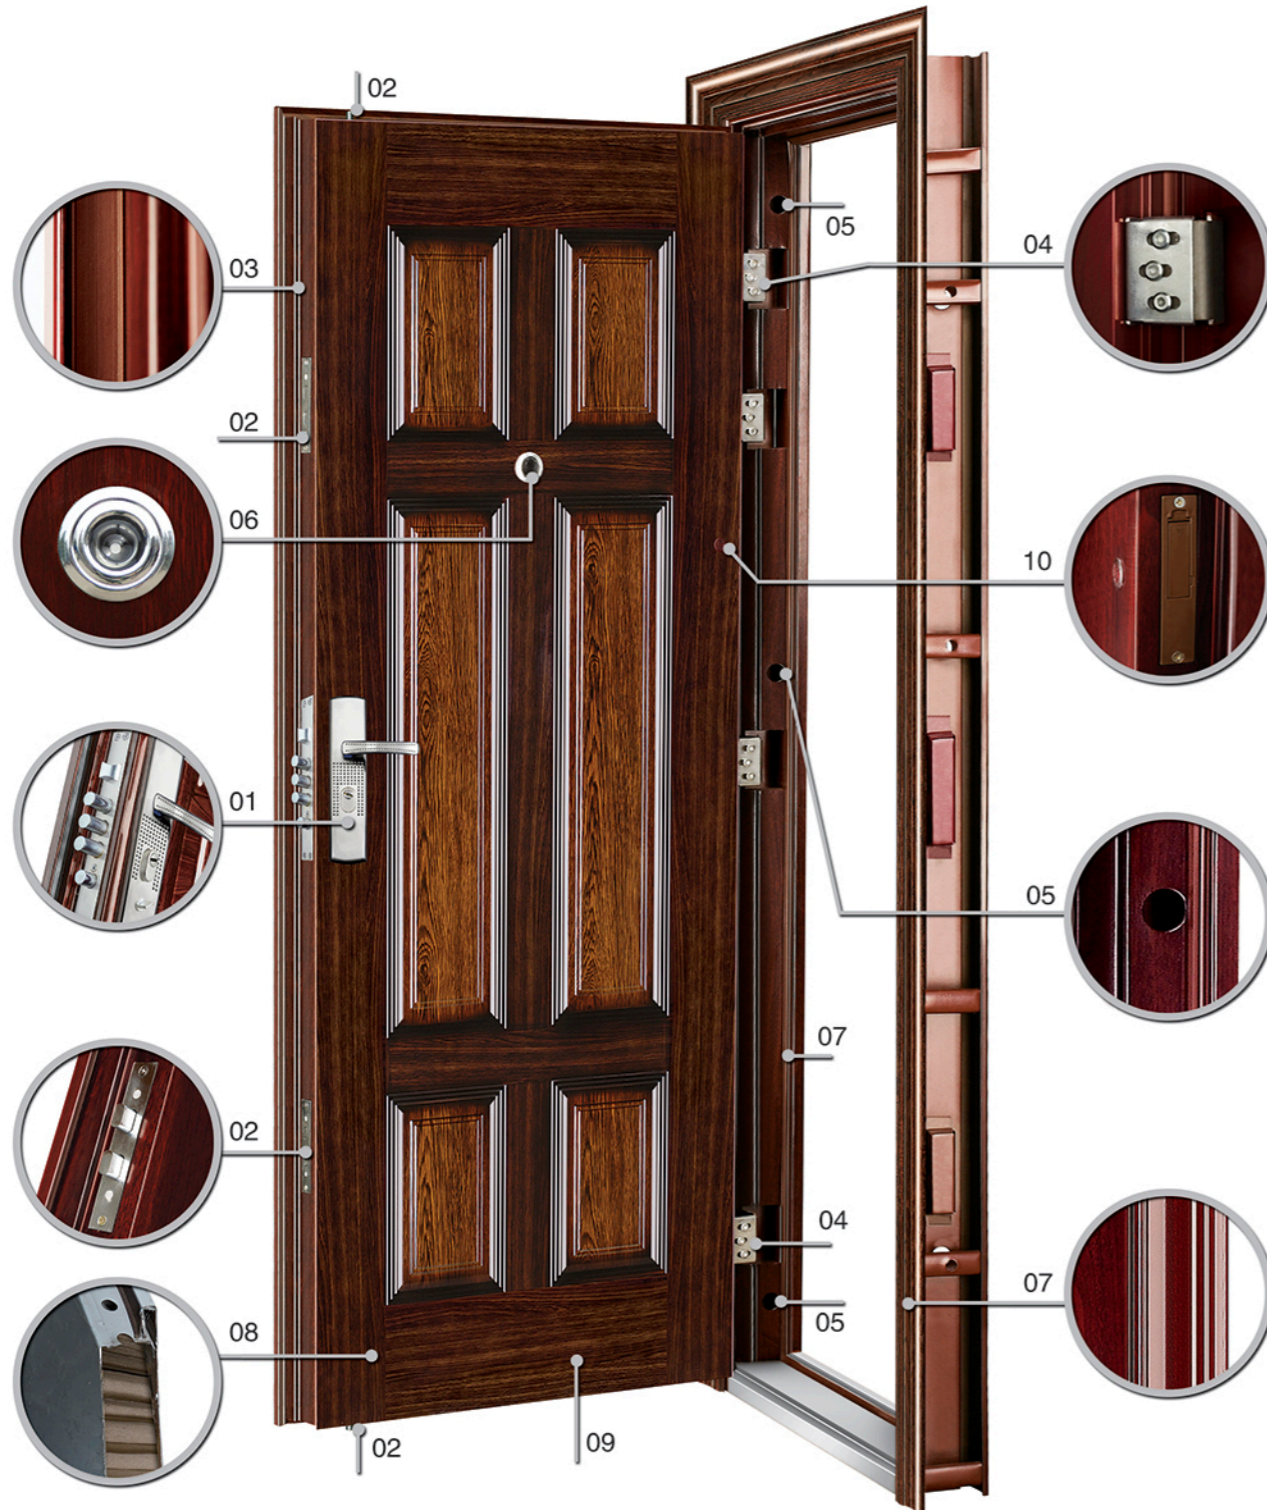

J-Bend for stronger and a cleaner look

PVC+LVL bottom rail water proof

Our products		
	Specifications	Steel doors
Steel	Skin thickness	24 gauge(0.6mm)
	Zinc alloy	20-year rust resistance
Wood edge	Stiles and rails	Pre-painted, knot-free LVL+PVC
Insulation	Polyurethane	CFC free
Dimension	31 3/4"x79"x1 3/4" 33 3/4"x79"x1 3/4"	35 3/4"x79"x1 3/4"
Warranty	5 year warranties on the finish	

European Steel Door Series

Hardware:

High quality seal:

Specifications		
Standard Size	890 x 2075 x 85mm	990 x 2075 x 85mm
Door Leaf Thickness	55mm	
Door Leaf Sheet	0.6mm Cold-Rolled Steel	
Door Frame Sheet	1.2mm Galvanized Steel	
Infill Material	PE Foam	
Threshold	0.8mm Stainless Steel	
Seal	EPDM Seal	
PVC Veneer	Optional	
Packing	Frame and Door Leaf are packed independently	

Note: Width and Height can be customized

- 01. Main Lock
- 02. The side, top and bottom lock points
- 03. Rubber seal
- 04. Hinge
- 05. Expansion screw hole

- 06. Peephole(viewer)
- 07. Frame
- 08. Honeycomb paper
- 09. Door leaf
- 10. Bell

Steel Security Doors

XLS-013

XLS-014

XLS-015

XLS-016

XLS-017

XLS-018

XLS-019