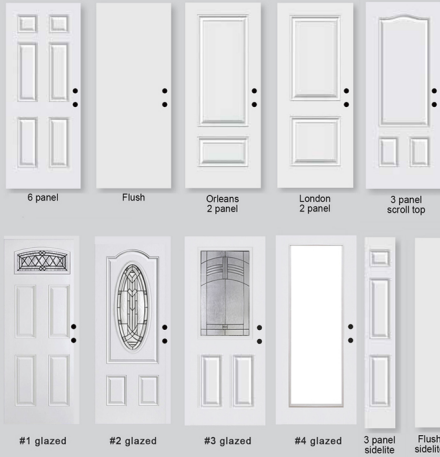

J-Bend for stronger and a cleaner look

PVC+LVL bottom rail water proof

Our products		
	Specifications	Steel doors
Steel	Skin thickness	24 gauge(0.6mm)
	Zinc alloy	20-year rust resistance
Wood edge	Stiles and rails	Pre-painted, knot-free LVL+PVC
Insulation	Polyurethane	CFC free
Dimension	31 3/4"x79"x1 3/4" 33 3/4"x79"x1 3/4"	35 3/4"x79"x1 3/4"
Warranty	5 year warranties on the finish	

Note: Width and Height can be customized

- 01. Main Lock
- 02. The side, top and bottom lock points
- 03. Rubber seal
- 04. Hinge
- 05. Expansion screw hole

- 06. Peephole(viewer)
- 07. Frame
- 08. Honeycomb paper
- 09. Door leaf
- 10. Bell