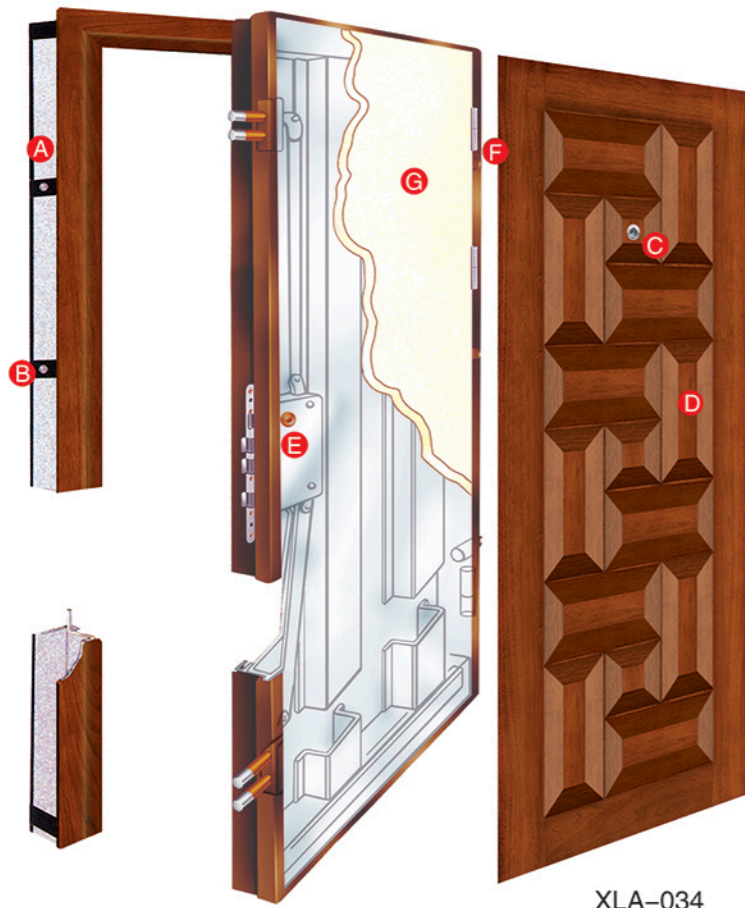

Note: Width and Height can be customized

- 01. Main Lock
- 02. The side, top and bottom lock points
- 03. Rubber seal
- 04. Hinge
- 05. Expansion screw hole

- 06. Peephole(viewer)
- 07. Frame
- 08. Honeycomb paper
- 09. Door leaf
- 10. Bell

XLS-020

XL-SM-011

XL-SM-014

XL-SM-012

Steel Security Doors

XLS-021

XLS-022

XLS-023

XLS-024

XLS-025

XLS-026

XLS-027

XLS-028

XL-SM-007

XL-SM-010

XL-SM-024

XLA-034

-
- A. Door frame
-
- B. Expansion screw
-
- C. Viewer
-
- D. Door leaf with solid wood veneer
-
- E. Main lock
-
- F. Hinges
-
- G. Honeycomb paper/Perlite
-

Cover edge options

Stainless steel

Solid wood