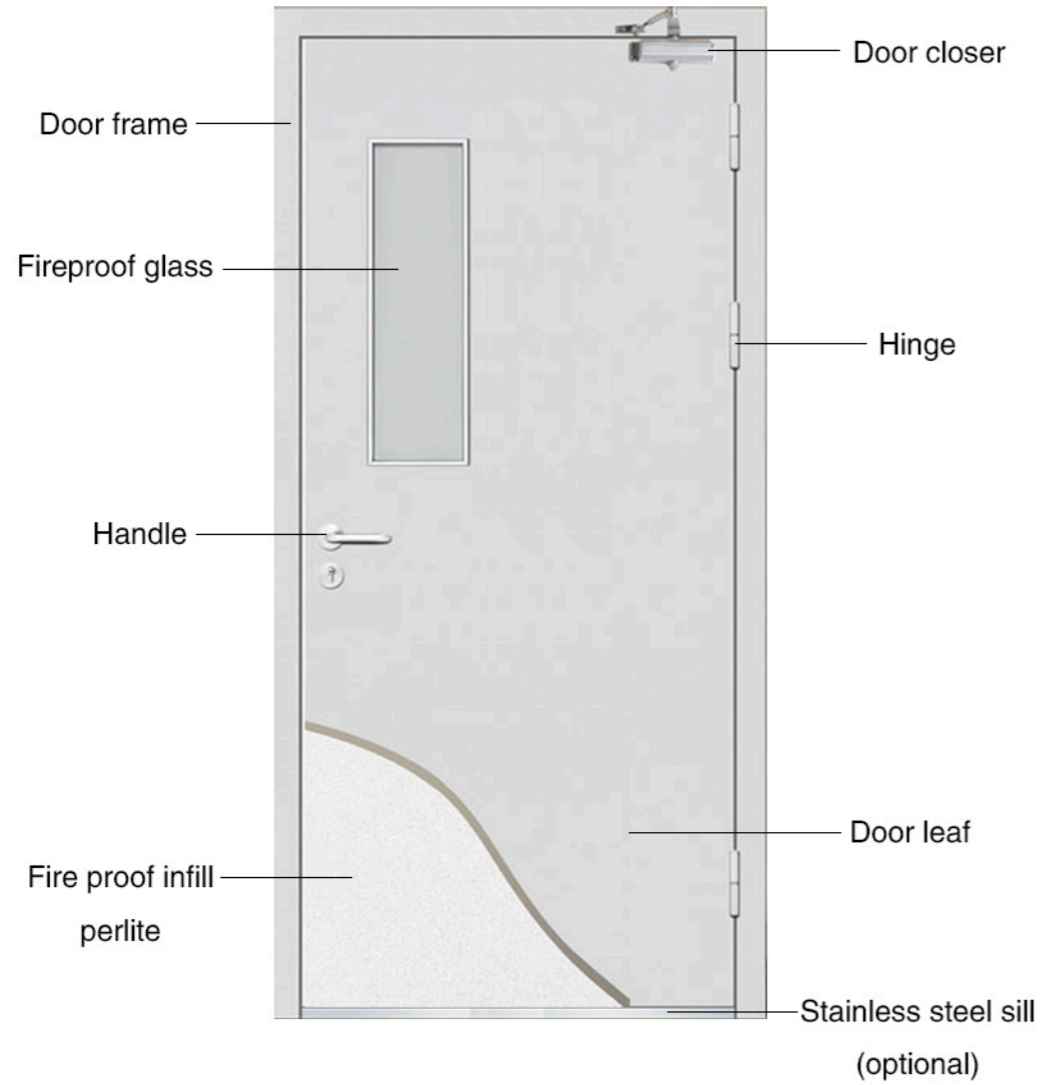

Note: Width and Height can be customized

- 01. Main Lock
- 02. The side, top and bottom lock points
- 03. Rubber seal
- 04. Hinge
- 05. Expansion screw hole

- 06. Peephole(viewer)
- 07. Frame
- 08. Honeycomb paper
- 09. Door leaf
- 10. Bell

XLA-018

XLA-019

XLA-020

XLA-021

XLA-022

XLA-023

XLA-024

Fire Door

Available Models:

Interior Doors

- 01. Chinese fir keel
- 02. Stuffing(Honeycomb paper/Weed tree)
- 03. Back door leaf(MDF)
- 04. Side seals(MDF)
- 05. PVC/Solid wood veneer
- 06. Front door leaf(MDF)
- 07. Door frame
- 08. Handle