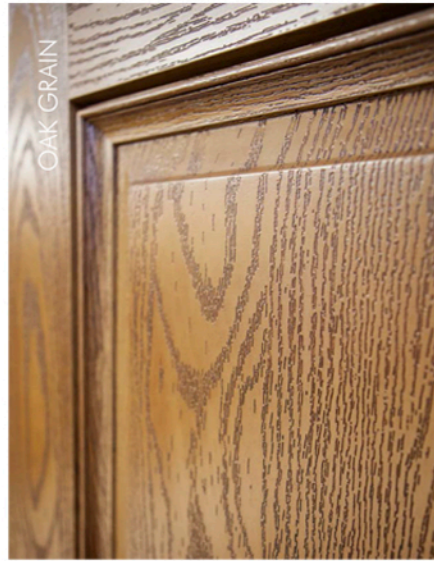

Fiberglass Doors

Fiberglass Doors

#1 OAK GRAIN