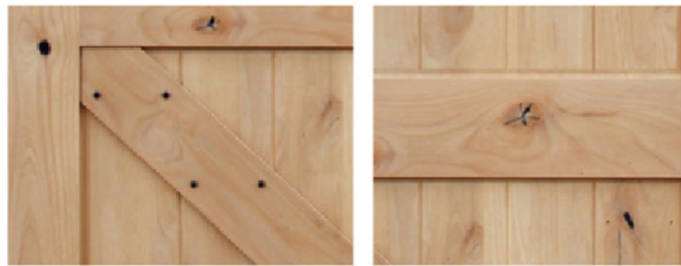

BARN DOOR COLLECTION

PRODUCT DESCRIPTION

A lightly distressed finish on a classic barn door design. Like Mama always said, "If it ain't broke don't fix it." Our collection of sliding barn doors has quickly become one of our most popular. Nothing completes a modern space quite like a sliding barn door, and you won't find doors like these anywhere else. As always, any of our paint or stain options can be applied to any product; doors are no exception. Where can I put barn doors? Barn doors can be installed in a wide variety of interior applications, to enhance both function and design.

The most common applications include:
closets
pantries
dens
master bedroom to master bathroom
TV and window coverings